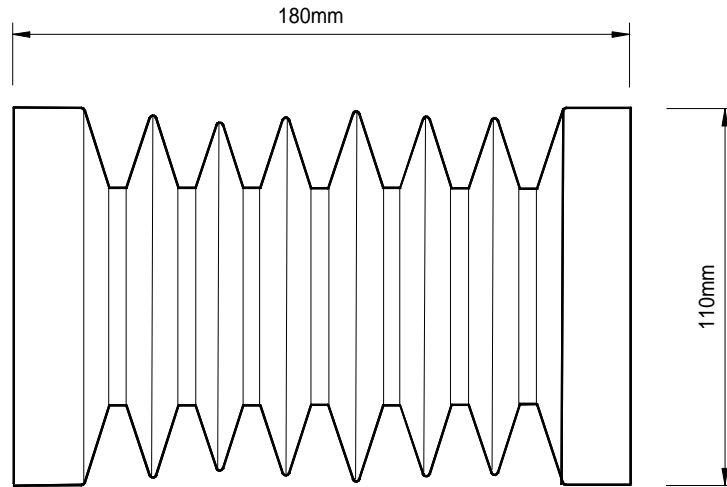

M16 INSERT

2 X M10 INSERTS

TANK OPENING:	N/A
CONDUCTOR:	METRIC INSERTS
PLATING:	N/A
MATERIAL:	INDOOR EPOXY
STD. COLOUR:	GREY
CURRENT RATING:	N/A
B.I.L.	110 k.V.
VOLTAGE CLASS:	20 k.V.
CANTILEVER STRENGTH:	

IMPORTANT

CROSSLINK TECHNOLOGY INC

TITLE: 90-252	REVISION: 0
DESCRIPTION: STANDOFF INSULATOR	
DIMMENSIONS: INCHES	SCALE: NOT TO SCALE
DATE: AUG. 11/05	SIGNED:
TOLERANCE: 0.000 = +/- 0.005 ; 0.00 = +/- 0.05 UNLESS OTHERWISE SPECIFIED