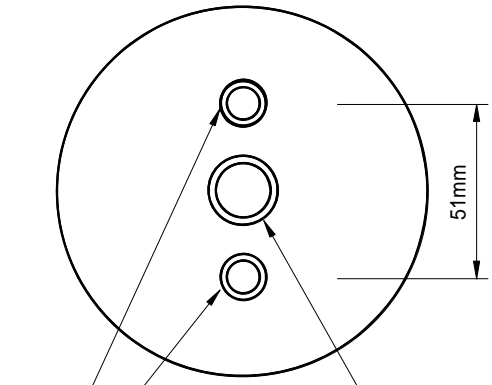

M16 INSERT

2 X M10 INSERTS

TANK OPENING:	N/A
CONDUCTOR:	METRIC INSERTS
PLATING:	N/A
MATERIAL:	INDOOR EPOXY
STD. COLOUR:	GREY
CURRENT RATING:	N/A
B.I.L.	110 k.V.
VOLTAGE CLASS:	20 k.V.
CANTILEVER STRENGTH:	

IMPORTANT

CROSSLINK TECHNOLOGY INC

TITLE: 90-252	REVISION: 0
DESCRIPTION: STANDOFF INSULATOR	
DIMMENSIONS: INCHES	SCALE: NOT TO SCALE
DATE: AUG. 11/05	SIGNED:
TOLERANCE: 0.000 = +/- 0.005 ; 0.00 = +/- 0.05 UNLESS OTHERWISE SPECIFIED